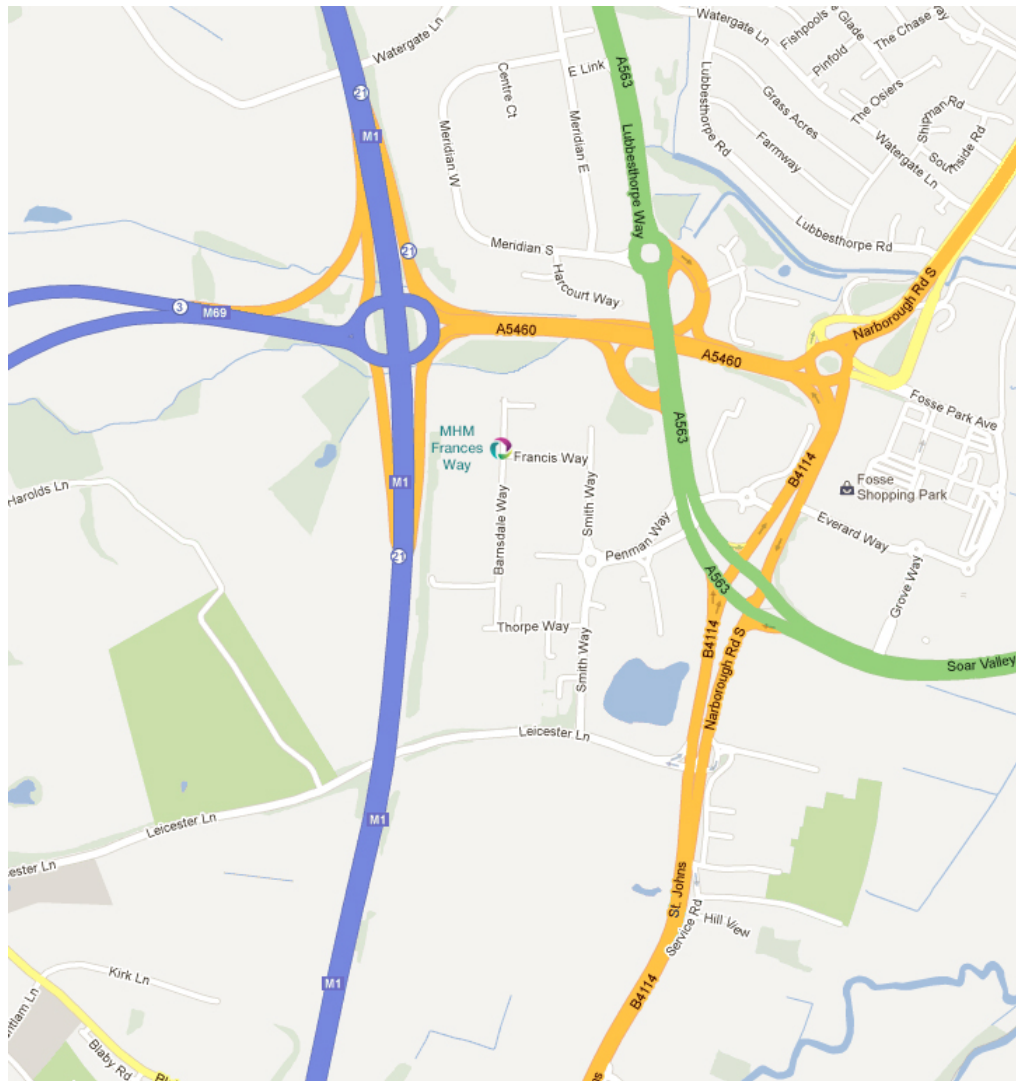

My Home Move: Frances Way

Frances Way
Grove Park
Enderby
Leicester LE19
1SH

T: 0345 234 0230

Directions to the My Home Move Frances Way Office

From Junction 21 of the M1 take the A563 towards Leicester. Immediately take the first exit to the left (towards the Hilton Hotel) and follow the road under the bridge and round to the left. At the roundabout take the first left, (A563 Lubbesthorpe Way) stay in the second lane and then cross to the central slip road and turn right (at the traffic lights) into Grove Park. At the roundabout turn right. Take the first turning on the left into Frances Way and you will see us on the right.

Travelling from the North on the Leicester ring road
Proceed South onto the A563 Lubbesthorpe Way. Proceed past the signpost to the M1/M69 and follow the directions above.

Travelling from the South on the Leicester ring road
Follow the Leicester ring road onto the A563 Lubbesthorpe Way crossing the B4114 Narborough Road. Take the first left on to Penman Way which is the entrance to Grove Park. Once on Penman Way follow the directions above.