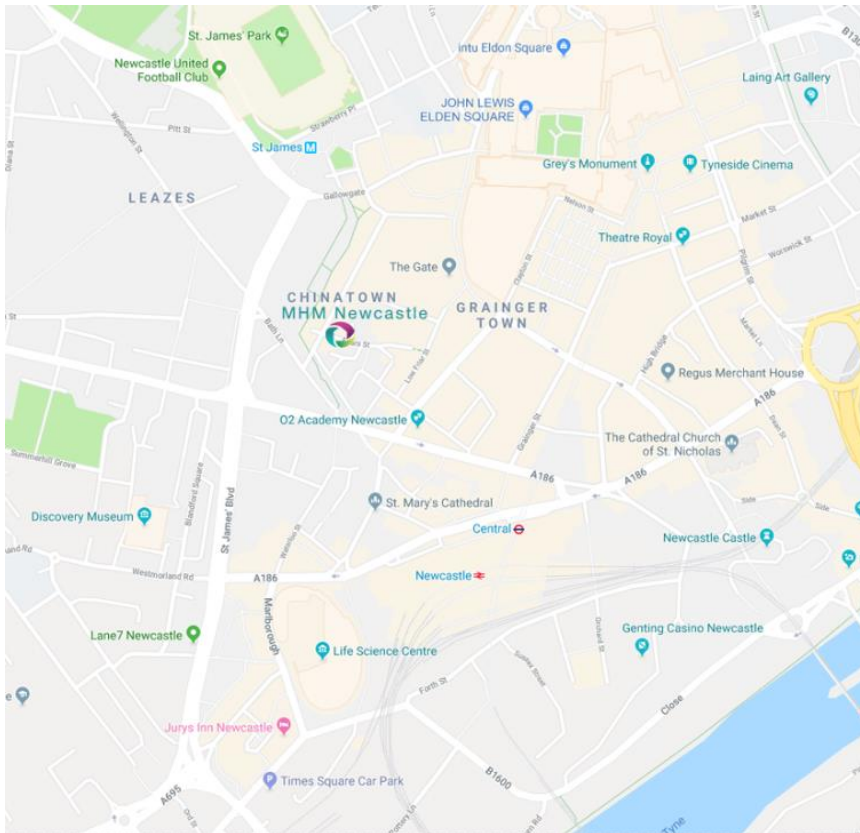

My Home Move: Newcastle

My Home Move
2nd Floor
Units 1 and 2
Blackfriars Court
Dispensary Lane
Newcastle Upon Tyne
NE1 4XB

Directions to My Home Move Newcastle Office

Travelling North on the A1

Follow the A1 North until junction 69. Take the A184 exit to Central Gateshead/Newcastle. Continue on the A184 for a mile. Keep right to continue on the A189 for a mile and then turn right onto Westgate Road/A186. Continue and turn left onto Clayton St W. After 100ft turn left at the Cross Street onto Fenkle Street and then take the first right onto Low Friar Street. Then turn left onto Dispensary Lane and you can find Blackfriars Court on the left.

Travelling South on the A167

Head south and take the B1318 exit towards City Centre (North). Turn right towards Claremont Road and at the roundabout take the first exit onto Claremont Road. In 200m at the roundabout, take the third exit onto Queen Victoria Road and continue onto St Thomas' Terrace. At the roundabout take the first exit onto Leazes Lane and then continue onto Terrace Place. Turn left onto St James' Street and then St James' Street turns right to become Strawberry Place. Turn left onto Gallowgate (A189) and use the right lane to turn right onto Gallowgate. Turn left onto Westgate Road. Continue then and turn left onto Clayton St W. After 100ft turn left at the Cross Street onto Fenkle Street and then take the first right onto Low Friar Street. Then turn left onto Dispensary Lane and you can find Blackfriars Court on the left.

Travelling South on the A1058

Head south towards Osborne Avenue and keep right at the fork – follow signs for the A167 and merge onto A167. Take the B1318 exit towards City Centre and at the roundabout take the first exit onto Claremont Road (B1318). After 200m take the third exit at the roundabout onto Queen Victoria Road and follow the above directions.